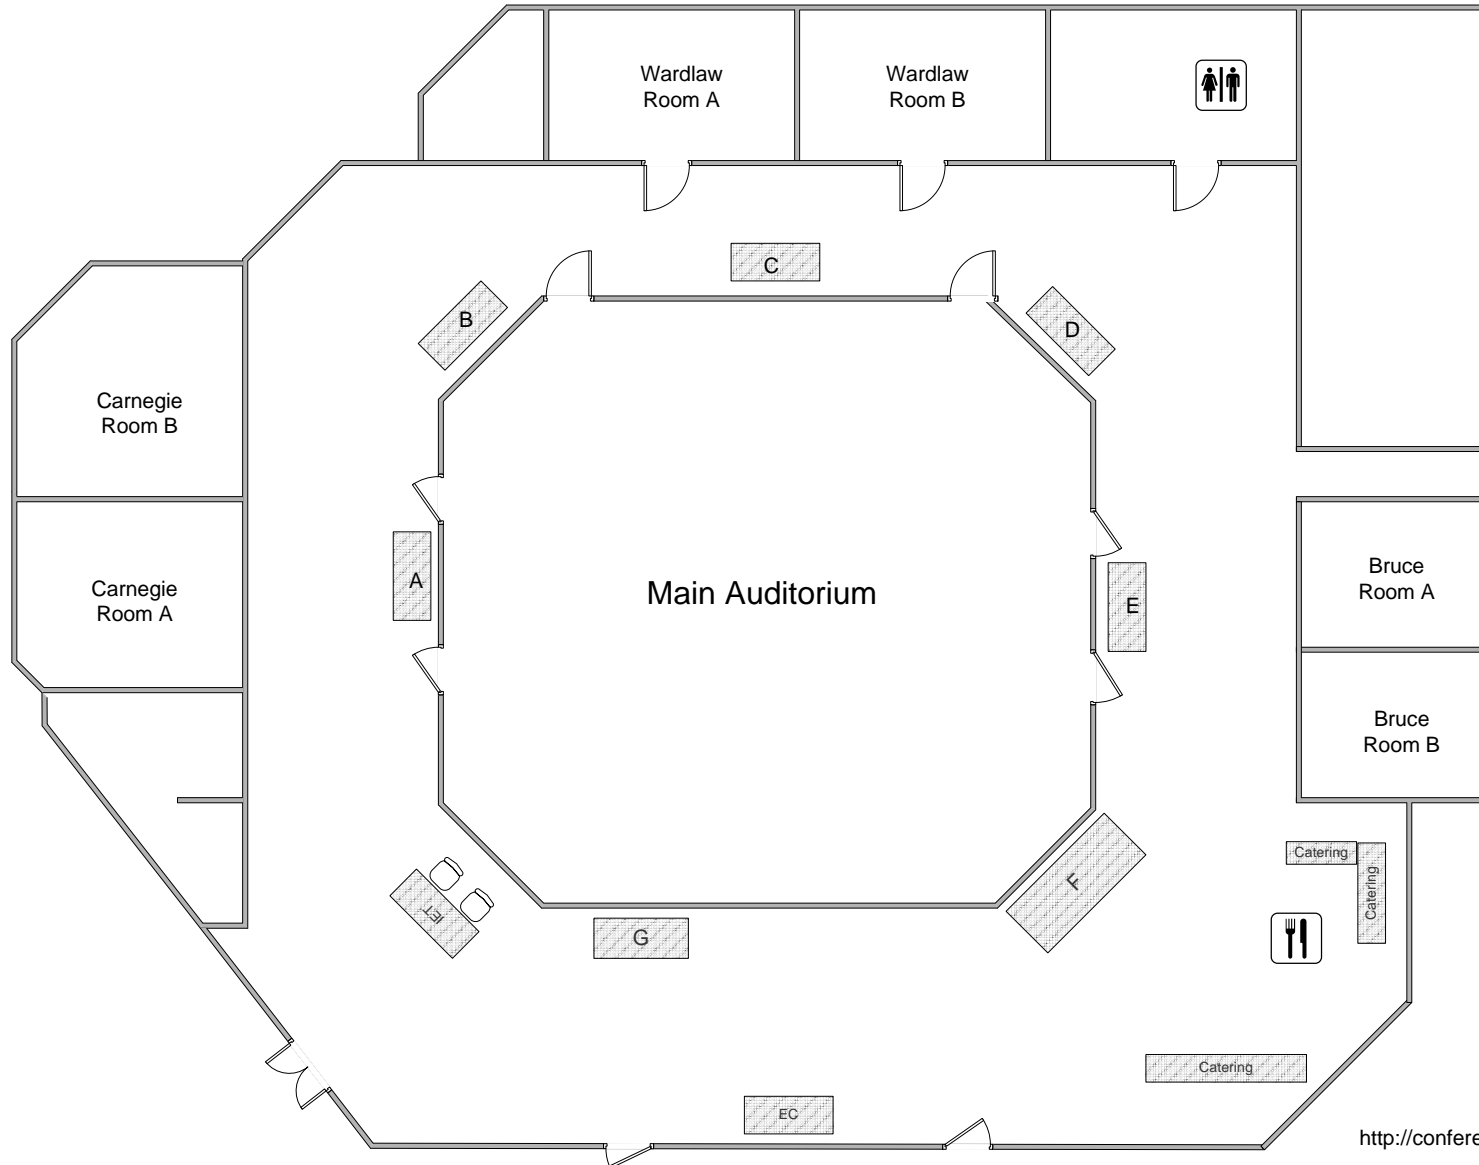

# James Watt Centre I

- Exhibitors:  
A: Paradigm  
B: S3 Satcom  
C:  
D:  
E:  
F: Astrium  
G: Satnex